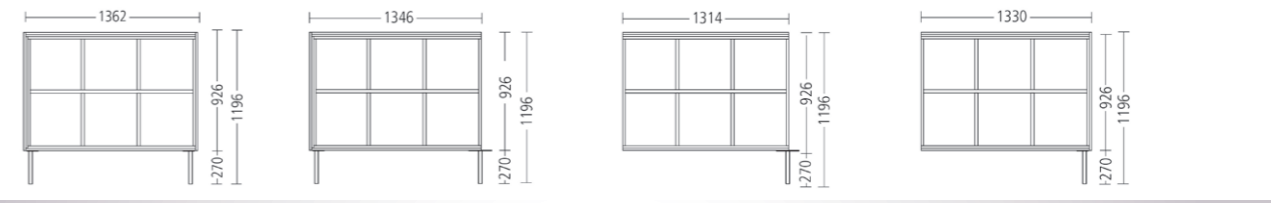

Body and back panel:

Laminate (MFC) with ABS laser edge D32 anthracite.

Cover plate upper and lower shelf, sides:

Laminate (MFC) with ABS laser edge.

Legs:

Tubular steel 30/30 mm, metal surface powder-coated 38M anthracite, adjustable plastic glides, height-adjustable to 10 mm.

Colour anthracite, number range 1 to 48. Only possible in combination with recessed handle.

Mail slot (optional):

Anthracite plastic.

Safeguard against tilting:

Obligatory tilt protection: Cabinet 3 x 4 and cabinet module 2 x 4 and 3 x 4: wall-mounted or bolted back to back.

4712-084 Cabinet module 2 x 2 Cover plate left side	4722-084 Cabinet module 2 x 2 Middle	4742-084 Cabinet module 2 x 2 Cover plate right side	4700-000 Hinged door
---	--	--	-------------------------

4714-084 Cabinet module 2 x 4 Cover plate left side	4724-084 Cabinet module 2 x 4 Middle	4734-084 Cabinet module 2 x 4 Middle, open shelf	4744-084 Cabinet module 2 x 4 Cover plate right side
---	--	--	--