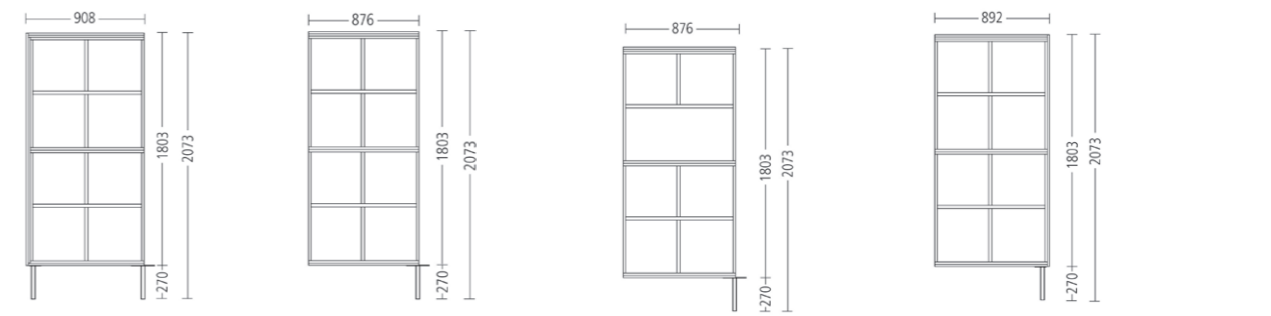

Body and back panel:

Laminate (MFC) with ABS laser edge D32 anthracite.

Cover plate upper and lower shelf, sides:

Laminate (MFC) with ABS laser edge.

Legs:

Tubular steel 30/30 mm, metal surface powder-coated 38M anthracite, adjustable plastic glides, height-adjustable to 10 mm.

Colour anthracite, number range 1 to 48. Only possible in combination with recessed handle.

Mail slot (optional):

Anthracite plastic.

Safeguard against tilting:

Obligatory tilt protection: Cabinet 3 x 4 and cabinet module 2 x 4 and 3 x 4: wall-mounted or bolted back to back.

4712-084 Cabinet module 2 x 2 Cover plate left side	4722-084 Cabinet module 2 x 2 Middle	4742-084 Cabinet module 2 x 2 Cover plate right side	4700-000 Hinged door
---	--	--	-------------------------

4714-084 Cabinet module 2 x 4 Cover plate left side	4724-084 Cabinet module 2 x 4 Middle	4734-084 Cabinet module 2 x 4 Middle, open shelf	4744-084 Cabinet module 2 x 4 Cover plate right side
---	--	--	--