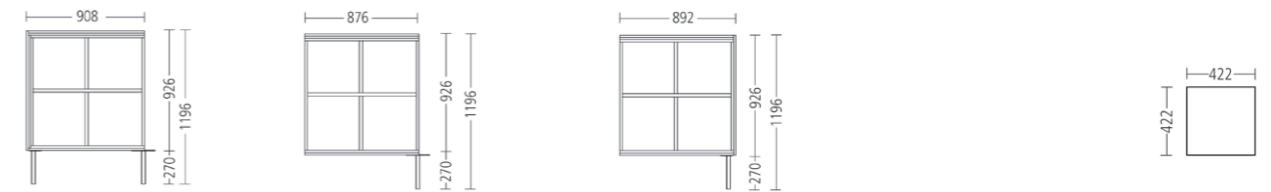

4712-084 Cabinet module 2 x 2 Cover plate left side	4722-084 Cabinet module 2 x 2 Middle	4742-084 Cabinet module 2 x 2 Cover plate right side	4700-000 Hinged door