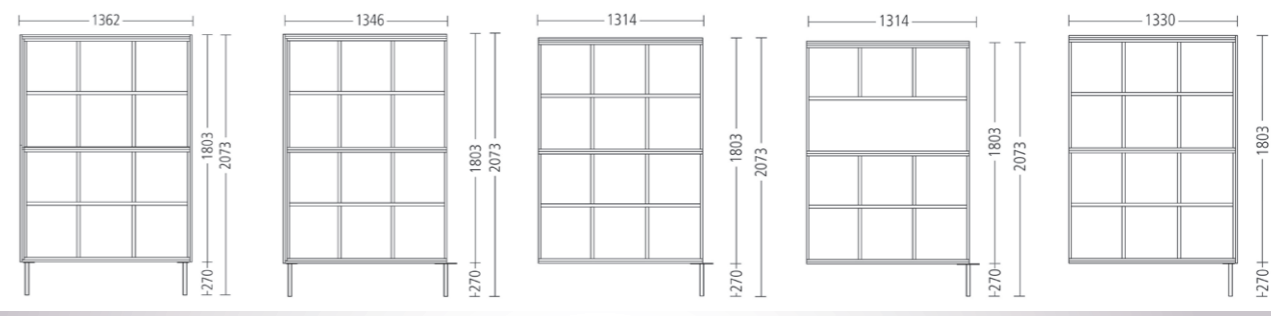

4704-124 Cabinet 3 x 4	4714-124 Cabinet module 3 x 4 Cover plate left side	4724-124 Cabinet module 3 x 4 Middle	4734-124 Cabinet module 3 x 4 Middle, open shelf	4744-124 Cabinet module 3 x 4 Cover plate right side

Depth 442 mm

Inside clearance, dimensions in mm:

400	413	400	413	413